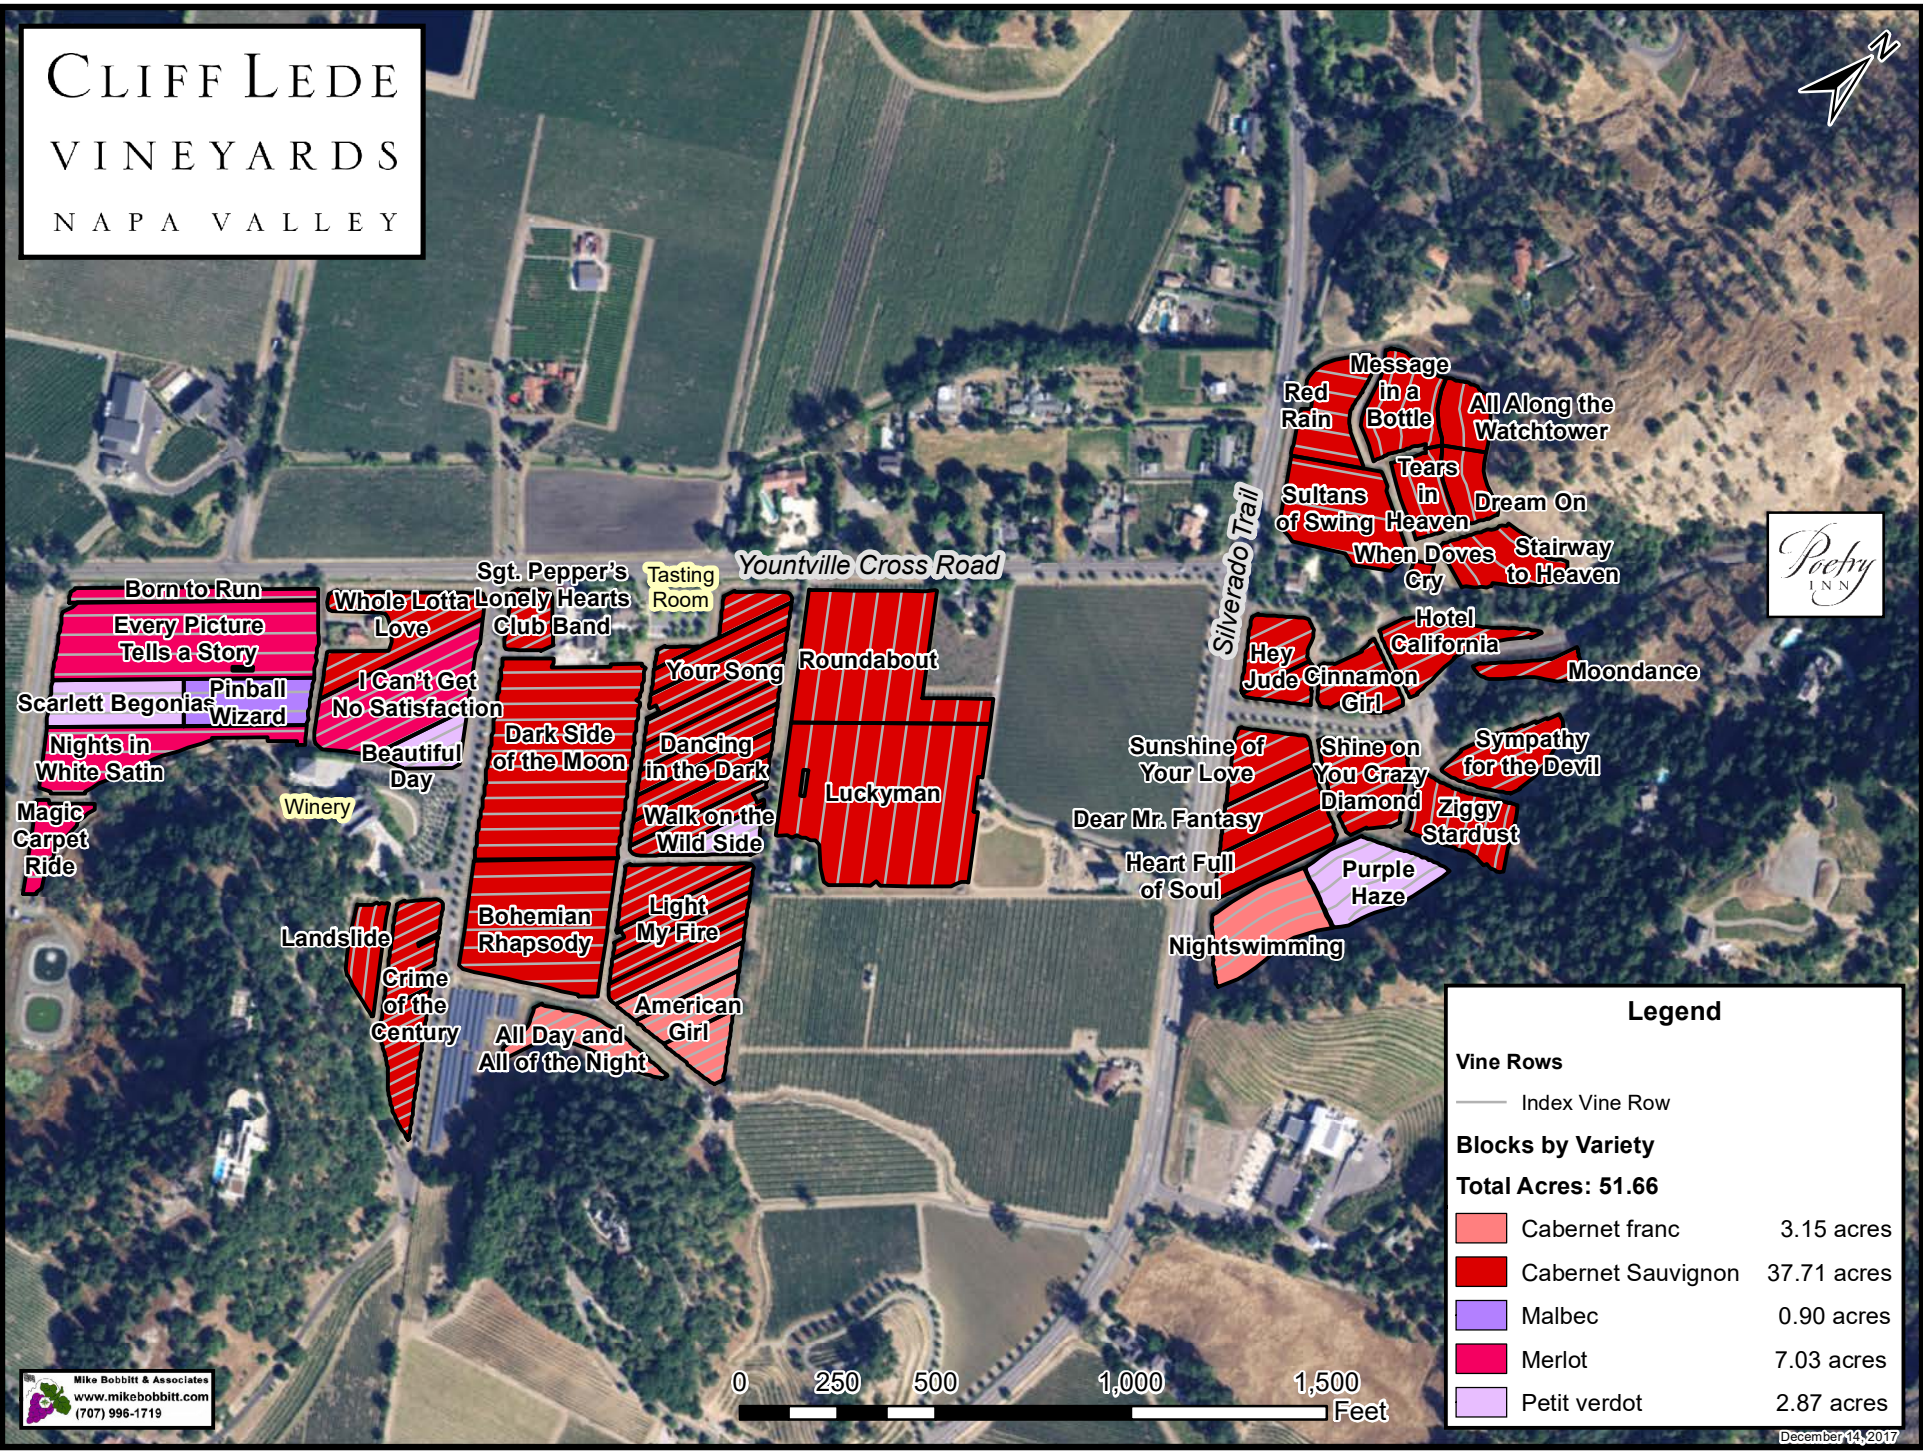

# CLIFF LEDE VINEYARDS NAPA VALLEY

Legend	
<b>Vine Rows</b>	
—	Index Vine Row
<b>Blocks by Variety</b>	
<b>Total Acres: 51.66</b>	
	Cabernet franc 3.15 acres
	Cabernet Sauvignon 37.71 acres
	Malbec 0.90 acres
	Merlot 7.03 acres
	Petit verdot 2.87 acres