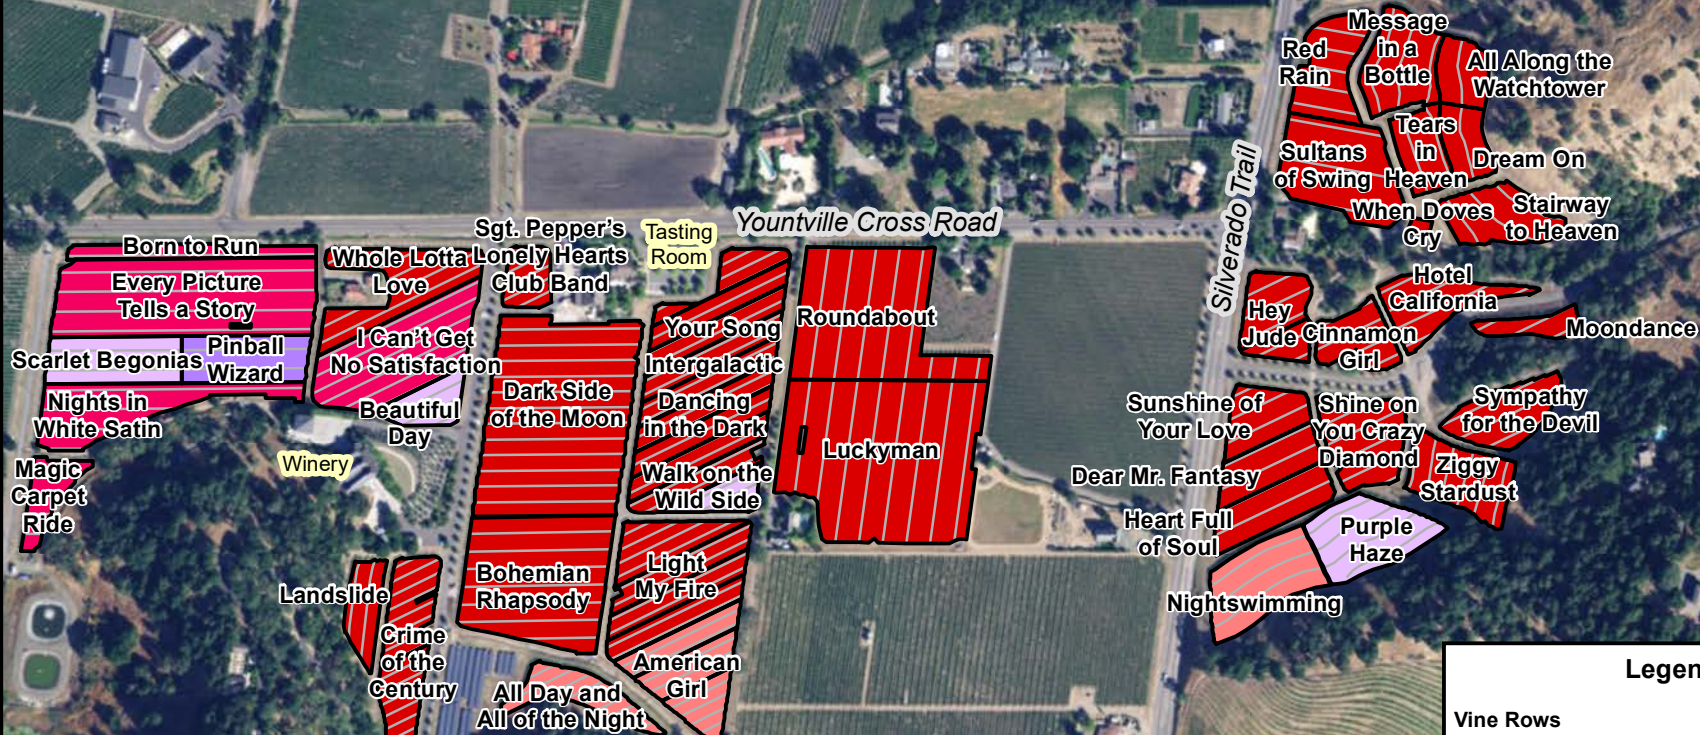

CLIFF LEDE
VINEYARDS
NAPA VALLEY

Legend	
Vine Rows	
	Index Vine Row
Blocks by Variety	
Total Acres: 51.66	
	Cabernet franc 3.15 acres
	Cabernet Sauvignon 37.71 acres
	Malbec 0.90 acres
	Merlot 7.03 acres
	Petit verdot 2.87 acres

CLIFF LEDE VINEYARDS

All Along the Watchtower – Jimi Hendrix
All Day and All of the Night – The Kinks
American Girl – Tom Petty
Beautiful Day – U2
Bohemian Rhapsody – Queen
Born to Run – Bruce Springsteen
Cinnamon Girl – Neil Young
Crime of the Century – Supertramp
Dancing in the Dark – Bruce Springsteen
Dark Side of the Moon – Pink Floyd
Dear Mr. Fantasy – Traffic
Dream On – Aerosmith
Every Picture Tells a Story – Rod Stewart
Heart Full of Soul – Yardbirds
Hey Jude – The Beatles
Highway Star – Deep Purple
Hotel California – Eagles
I Can't Get No Satisfaction – The Rolling Stones

Intergalactic – Beastie Boys
Landslide – Fleetwood Mac
Light My Fire – The Doors
Luckyman – Emerson, Lake & Palmer
Magic Carpet Ride – Steppenwolf
Message in a Bottle – The Police
Moondance – Van Morrison
My Generation – The Who
Nights in White Satin – The Moody Blues
Nightswimming – R.E.M.
Pinball Wizard – The Who
Purple Haze – Jimi Hendrix
Red Rain – Peter Gabriel
Roundabout – Yes
Scarlet Begonias – Grateful Dead
Sgt. Pepper's Lonely Hearts Club Band – The Beatles
Shine on You Crazy Diamond – Pink Floyd

Rock Block Song Titles & Artists

Stairway to Heaven – Led Zeppelin
Sultans of Swing – Dire Straits
Sunshine of Your Love – Cream
Sympathy for the Devil – The Rolling Stones
Tears in Heaven – Eric Clapton
Walk on the Wild Side – Lou Reed
Whole Lotta Love – Led Zeppelin
Your Song – Elton John
Ziggy Stardust – David Bowie